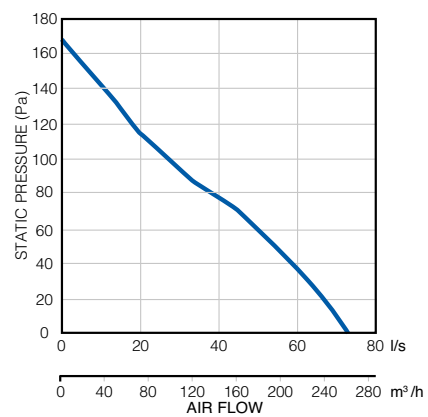

PERFORMANCE

CONTROLS AND ACCESSORIES

A range of accessories including flexible and rigid ducting kits, controls, switches and grilles are available.

See accessories section for more details.

Call: 01494 525252

Visit: airflow.com

Airflow Developments Limited
Aidelle House, Lancaster Road,
Cressex Business Park,
High Wycombe, Buckinghamshire,
United Kingdom, HP12 3QP

E-mail: info@airflow.com
Telephone: +44 (0) 1494 525252

airflow.com