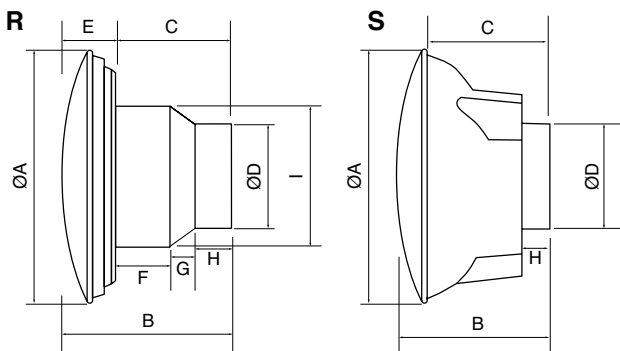

DIMENSIONS (mm)

R = Recessed without skirt

S = Surface mounted with skirt

Model	A	B	C	D	E	F	G	H	I
iCON 60 R	280	165	110	148	55	38	20	52	177
iCON 60 S	280	165	80	148	-	-	-	46	-