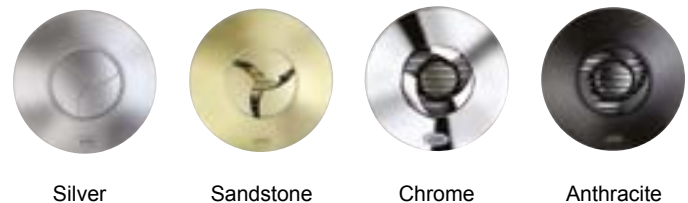

COVERS

52634504	Silver
52634505	Sandstone
52634502	Chrome
52634503	Anthracite