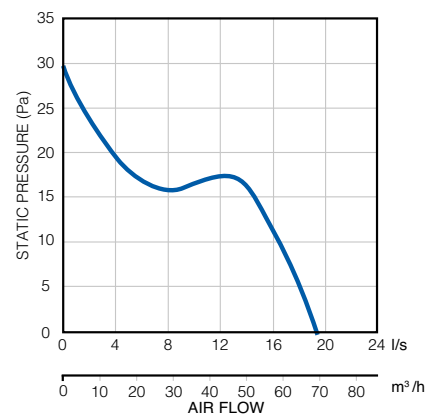

PERFORMANCE

SHOWER KIT

90000434	iCON 15, Timer module, flexible ducting
90000433	iCON 15, Humidity / Timer module, flexible ducting

CONTROLS AND ACCESSORIES

A range of accessories including flexible and rigid ducting kits, controls, switches and grilles are available.

See accessories section for more details.

Call: 01494 525252

Visit: airflow.com

Airflow Developments Limited
Aidelle House, Lancaster Road,
Cressex Business Park,
High Wycombe, Buckinghamshire,
United Kingdom, HP12 3QP

E-mail: info@airflow.com
Telephone: +44 (0) 1494 525252

airflow.com

80000796 - Issue 2 07/18