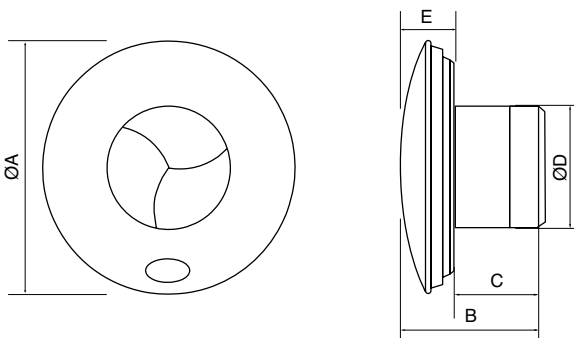

DIMENSIONS (mm)

Model	A	B	C	D	E
iCON 15	197	108.5	67.5	100	40